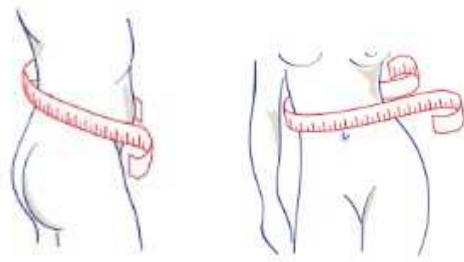

## TIGGES BANDAGES

WAIST CIRCUMFERENCE					
HEIGHT CORSETS	I° XS	II° S	III° M	IV° L	V° XL
Tigges K/N Uomo Ant.15 Posterior 17	Cm 75-85	Cm 85-95	Cm 95-105	Cm 105-115	Cm 115-125
	TO100XS	TO100S	TO100M	TO100L	TO100XL
Tigges K/F Donna Ant. 15 Posterior 24	Cm 75-85	Cm 85-95	Cm 95-105	Cm 105-115	Cm 115-125
	TO101XS	TO101S	TO101M	TO101L	TO101XL
Tigges E Unisex Ant. 17 Posterior 23	Cm 75-85	Cm 85-95	Cm 95-105	Cm 105-115	Cm 115-125
	TO103XS	TO103S	TO103M	TO103L	TO103XL

	Art.	Colour	Sizes	Characteristics
TIGGES M	Cod.	Skin	Cm 70-98	Corset w/panties

**NB.** Difference between sizes is of 2 cm.